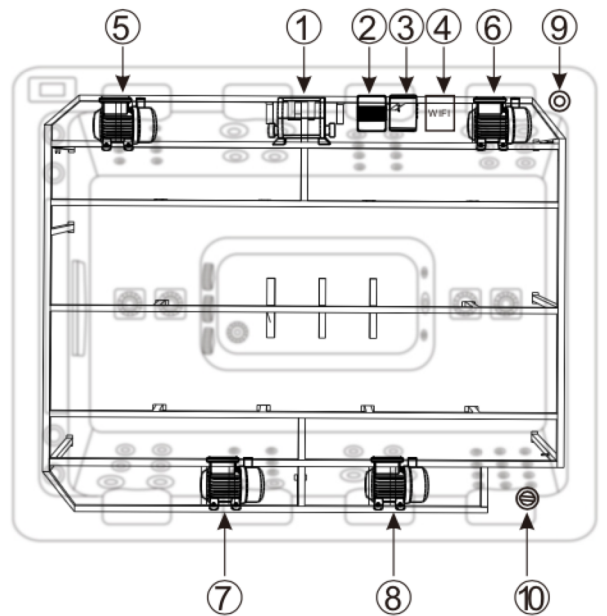

Dossier TECHNIQUE SPA MACAO

1	Balboa BP System
2	Ozoner Generator(KOZG-1)
3	LED Synchronizer(KLEDS-1)
4	WIFI Mould
5	LX Circulate Pump(DH1.0)
6	LX Whirlpool Pump1(WP-200II)
7	LX Whirlpool Pump2(WP-200II)
8	LX Whirlpool Pump3(LP200)
9	Cable
10	Drain