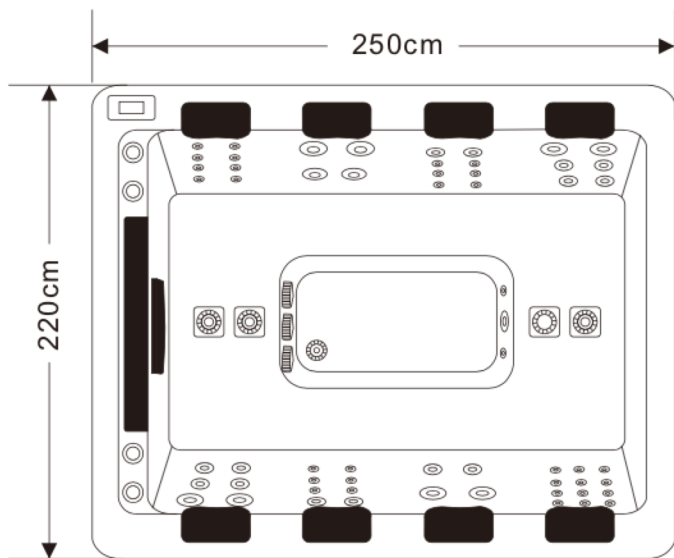

Dossier TECHNIQUE SPA MACAO

1	Balboa BP System
2	Ozoner Generator(KOZG-1)
3	LED Synchronizer(KLEDS-1)
4	WIFI Mould
5	LX Circulate Pump(DH1.0)
6	LX Whirlpool Pump1(WP-200II)
7	LX Whirlpool Pump2(WP-200II)
8	LX Whirlpool Pump3(LP200)
9	Cable
10	Drain