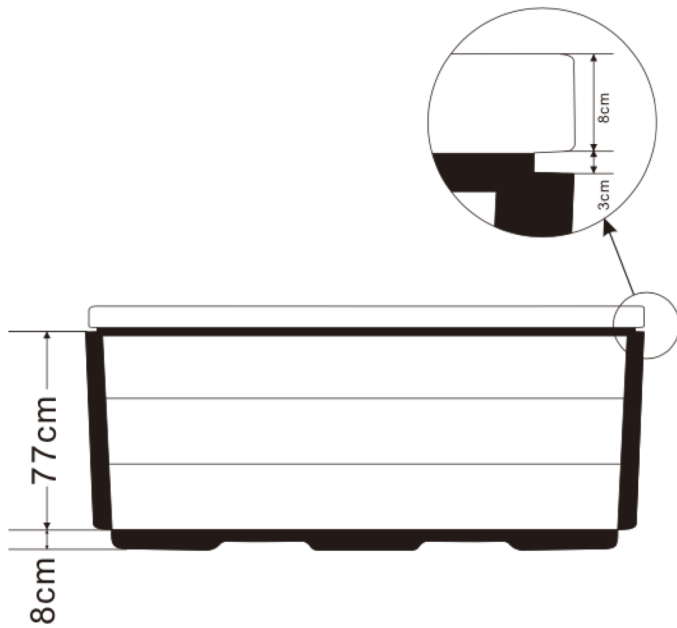

Dossier TECHNIQUE SPA MACAO

1	Balboa BP System
2	Ozoner Generator(KOZG-1)
3	LED Synchronizer(KLEDS-1)
4	WIFI Mould
5	LX Circulate Pump(DH1.0)
6	LX Whirlpool Pump1(WP-200II)
7	LX Whirlpool Pump2(WP-200II)
8	LX Whirlpool Pump3(LP200)
9	Cable
10	Drain